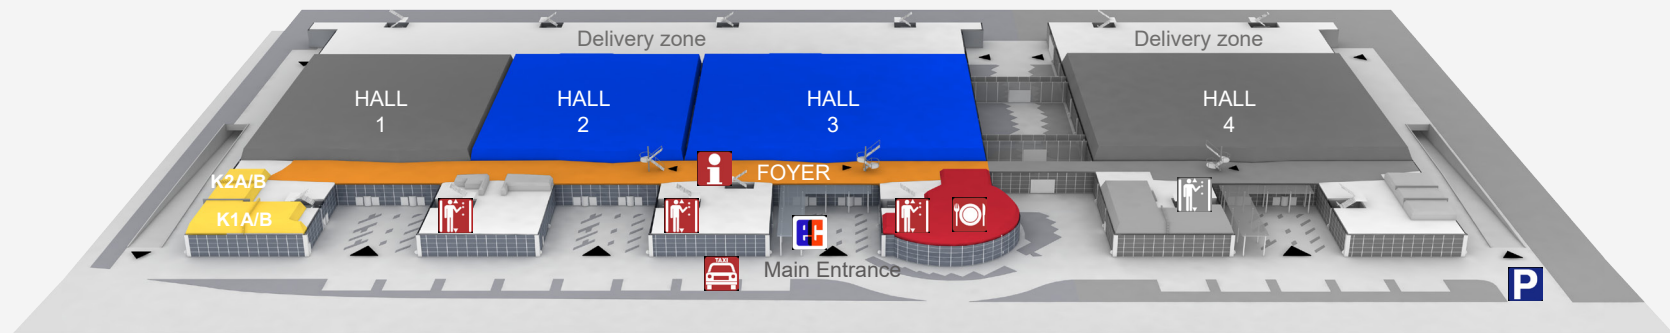

MOC Veranstaltungcenter München

SITE LAYOUT

- | | | |
|--|---|---|
|  Halls |  Information |  ATM |
|  Elevator |  Restaurant, Kiosk |  Parking |
|  Taxi |  Gastronomy | |
|  Conference rooms |  Foyer | |