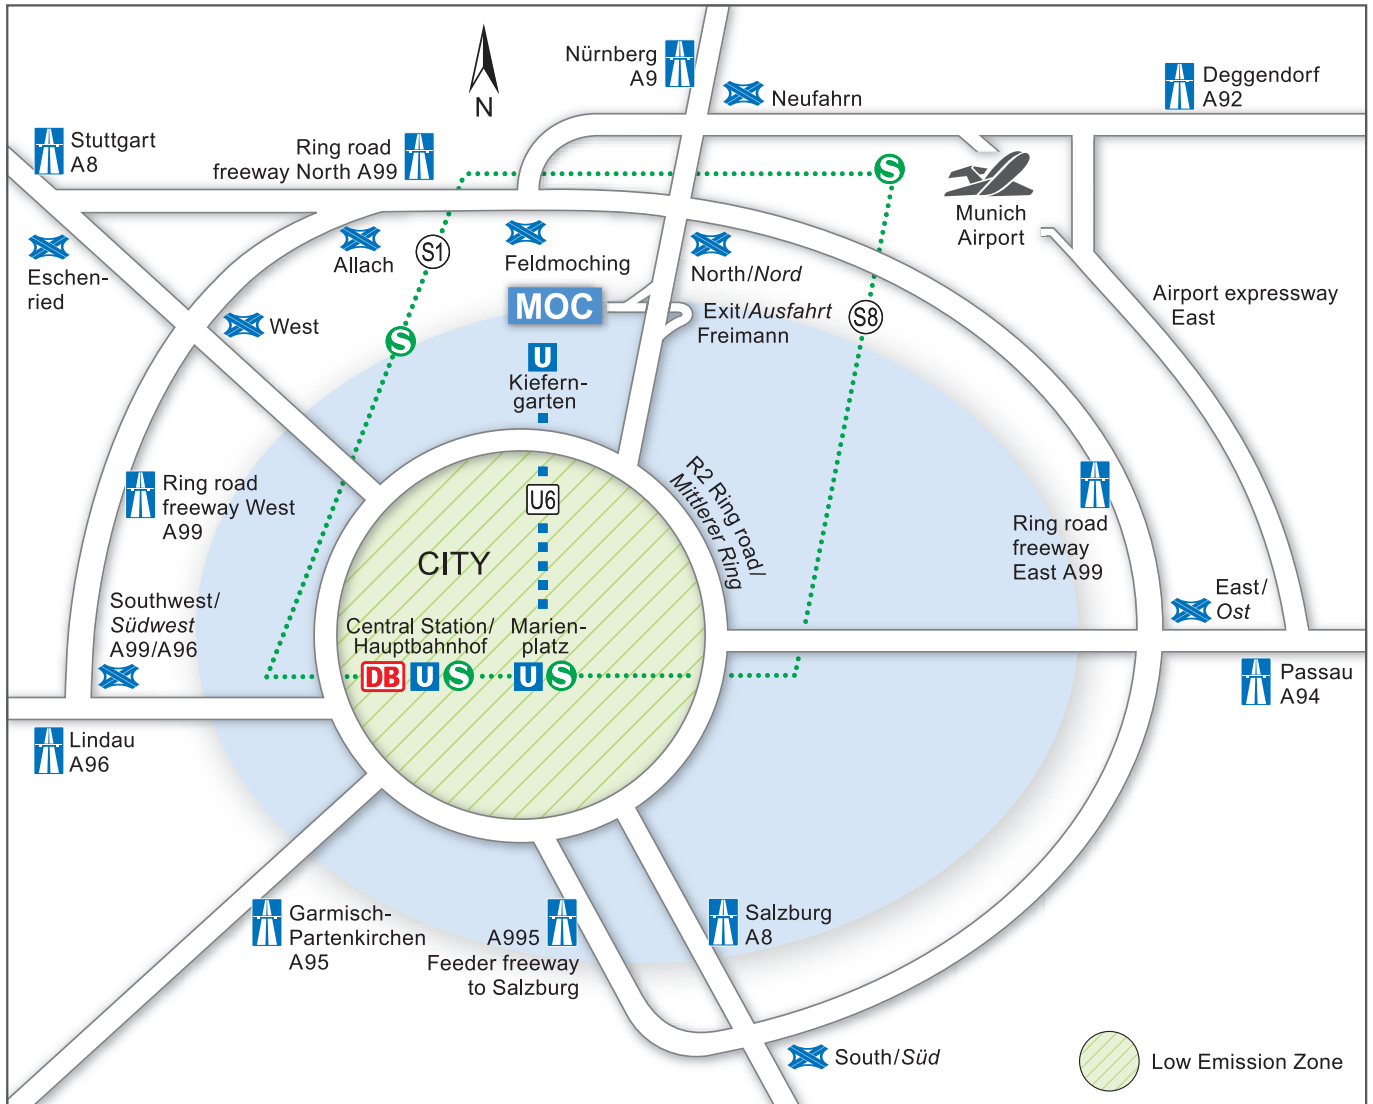

# MOC Veranstaltungszentrum München

## HOW TO GET THERE

### Address

MOC Veranstaltungszentrum München  
Lilienthalallee 40  
80939 München, Germany  
Tel. +49 89 949-11578  
Fax +49 89 949-11579  
info@moc-muenchen.de

- 5-minute walk from the subway station Kieferngarten (U6)
- 12 minutes from downtown by subway
- Direct access to the A9 (Nürnberg/Salzburg) and A99 (Stuttgart) motorways
- 20-minute drive by car from the Munich Airport
- Underground parking for 1,500 vehicles on the premises

### With navigation system

**MOC Veranstaltungszentrum München**  
Lilienthalallee 40  
80939 München

**GPS coordinates MOC**  
Longitude: 11.610602  
Latitude: 48.198273